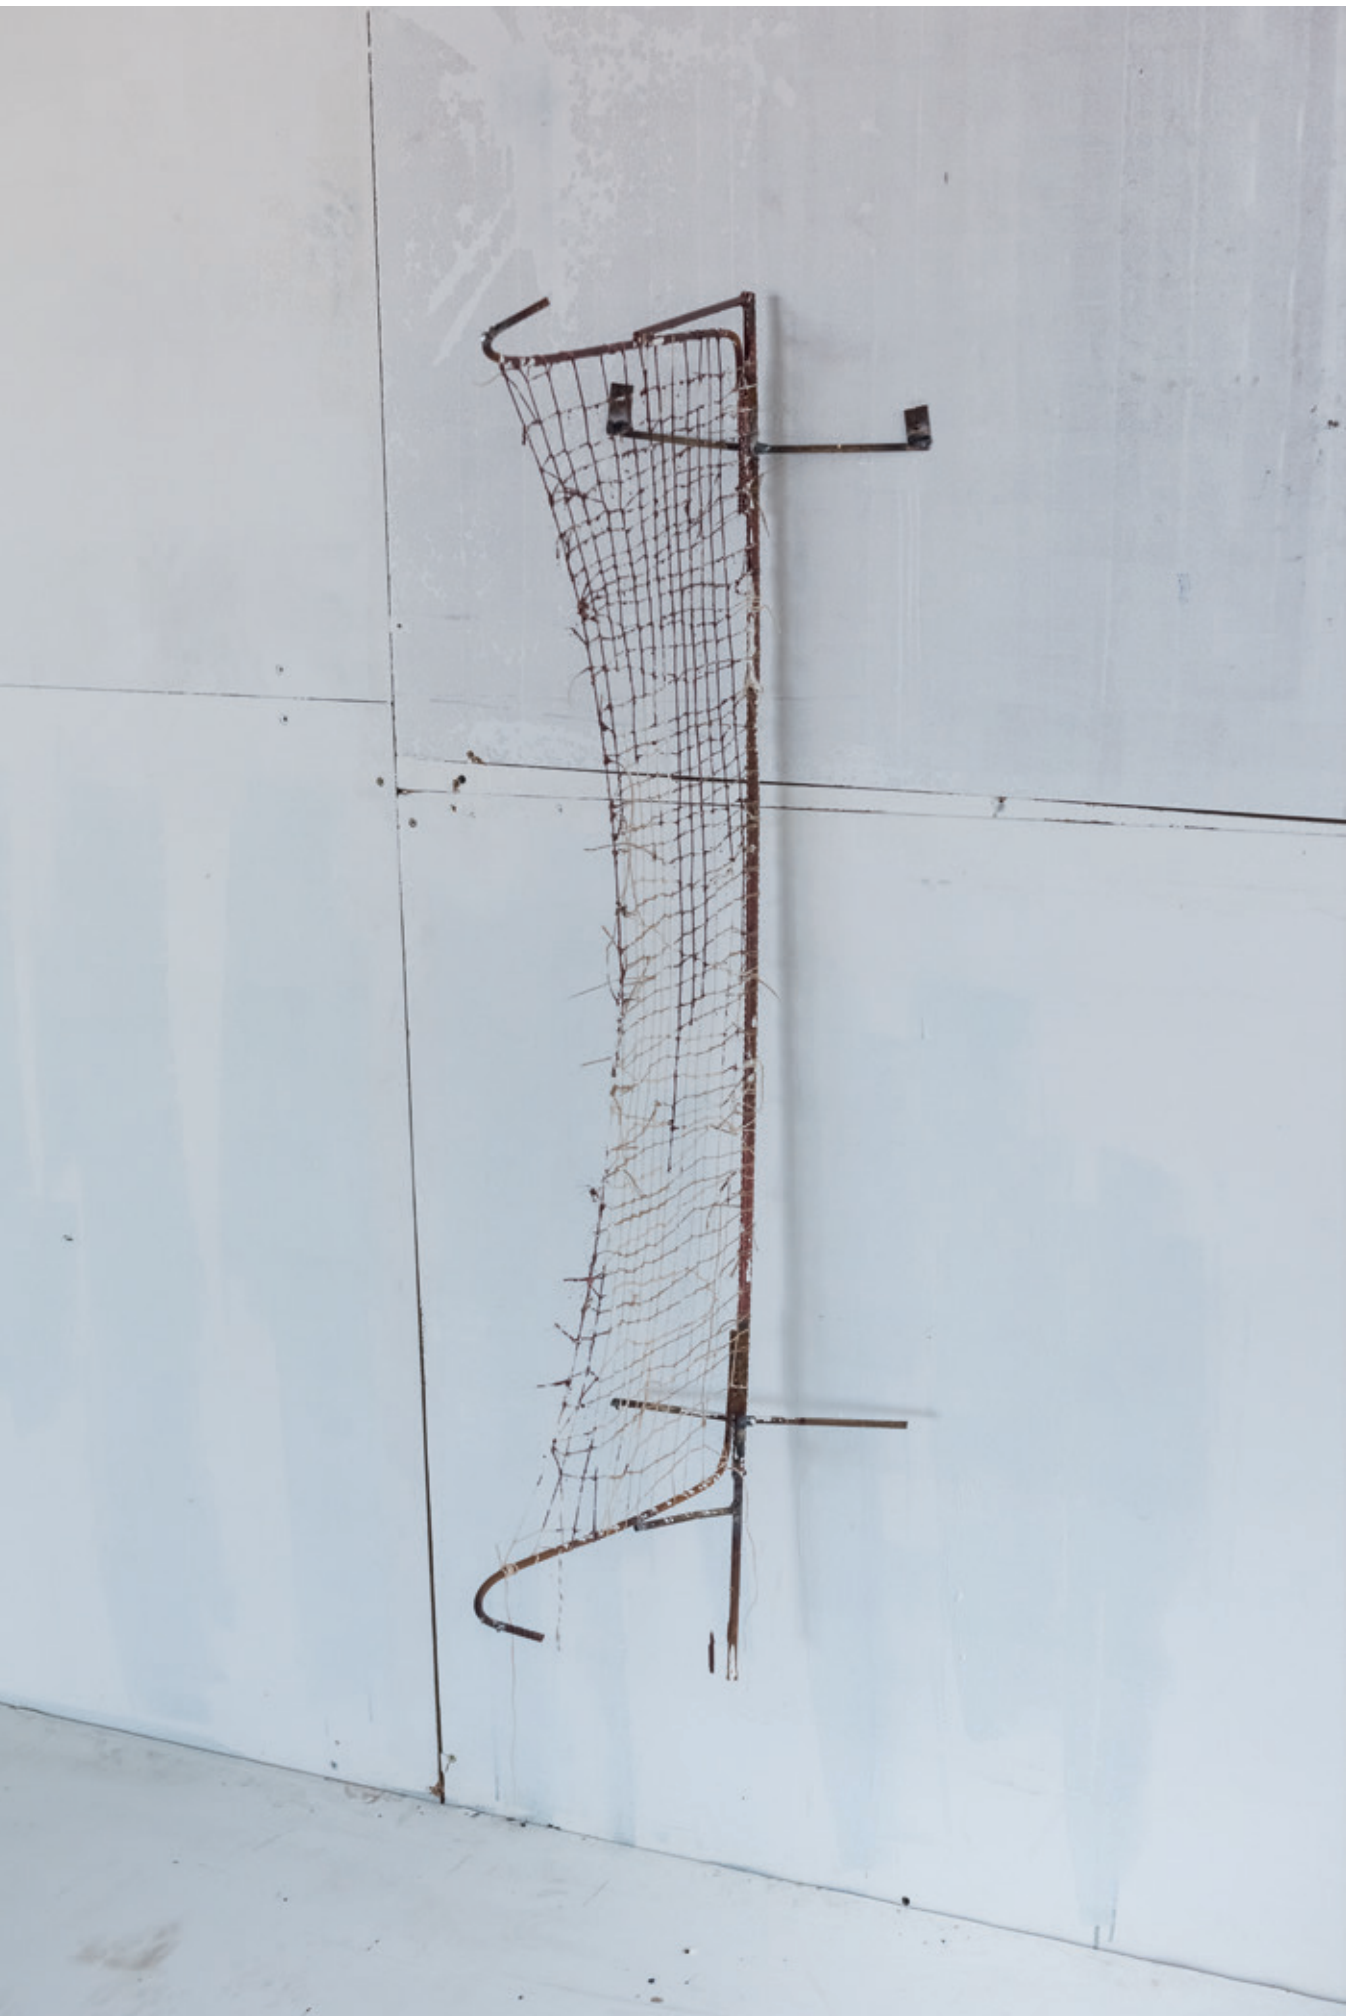

Pare Feu #09

2016

metal, rope, paint,
tape, aluminium
148.5 x 40.5 x 47.5 cm
collection Goethals-
Meganck, Ghent (BE)

Pare Feu #08

2016

metal, rope, paint
118 x 29.5 x 46 cm
displayed:
- *A See of Green*,
Dacca, Temse (BE)
2017
- *Exposure*,
Onderbergen 25b,
Ghent (BE) 2019
private collection,
Antwerp (BE)

Pare Feu #46

2020

iron, rope, paint
99 x 135 x 41 cm

displayed:

- *You know, the works,*
Ontsteking, Ghent
(BE) 2021
- *Headed for the
Finish Line,*
BruthausGallery,
Waregem (BE) 2021

**De Nieuwe
Molens #01**

2011

iron, wood, paint,
hair dryers, rubber,
cast iron
155 x 114 x 114 cm

displayed:

- *The Fast Show,*
Loods 12, Wetteren
(BE) 2019
- *You know, the works,*
Ontsteking, Ghent
(BE) 2021

Sancho #01

2014

tarp, plywood, iron,
plastic
35 x 20 cm